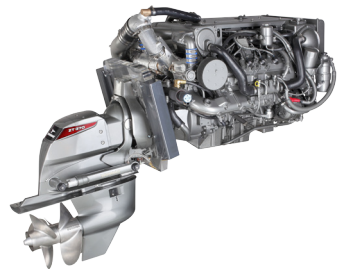

YANMAR

MARINE ENGINES

Models and Specifications Guide

Commercial Propulsion Engines

2 GMY Series	13.2mhp
4JHYE Series	38mhp
CH3 Series	85-280mhp
6CXB Series	360-509mhp
6HA2 Series	278-405mhp
6HY Series	500-700mhp
6AY Series	659-1002mhp
12AY Series	1199-1822mhp

Pleasure Craft Engines

GM Series	9.1mhp
YM Series	14-29mhp
JH4/JH5 Series	39-110mhp
4JH3-DTE	125mhp
LHA Series	160-240 mhp
BY Series	150-260mhp
LPA Series	315mhp
8LV Series	320-370mhp
LYA/LYA2 Series	370-440mhp
LY3A Series	380-480mhp
LV Series	320-370mhp
6CX-530	530mhp
Sail Drive Series	9.1-75mhp
Sterndrive Series	150-370mhp