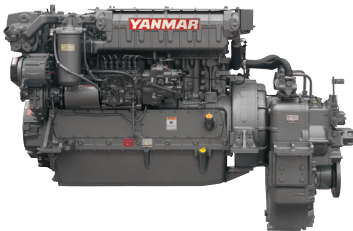

YANMAR

MARINE ENGINES

Models and Specifications Guide

Commercial Propulsion Engines

2 GMY Series	13.2mhp
4JHYE Series	38mhp
CH3 Series	85-280mhp
6CXB Series	360-509mhp
6HA2 Series	278-405mhp
6HY Series	500-700mhp
6AY Series	659-1002mhp
12AY Series	1199-1822mhp

Pleasure Craft Engines

GM Series	9.1mhp
YM Series	14-29mhp
JH4/JH5 Series	39-110mhp
4JH3-DTE	125mhp
LHA Series	160-240 mhp
BY Series	150-260mhp
LPA Series	315mhp
8LV Series	320-370mhp
LYA/LYA2 Series	370-440mhp
LY3A Series	380-480mhp
LV Series	320-370mhp
6CX-530	530mhp
Sail Drive Series	9.1-75mhp
Sterndrive Series	150-370mhp